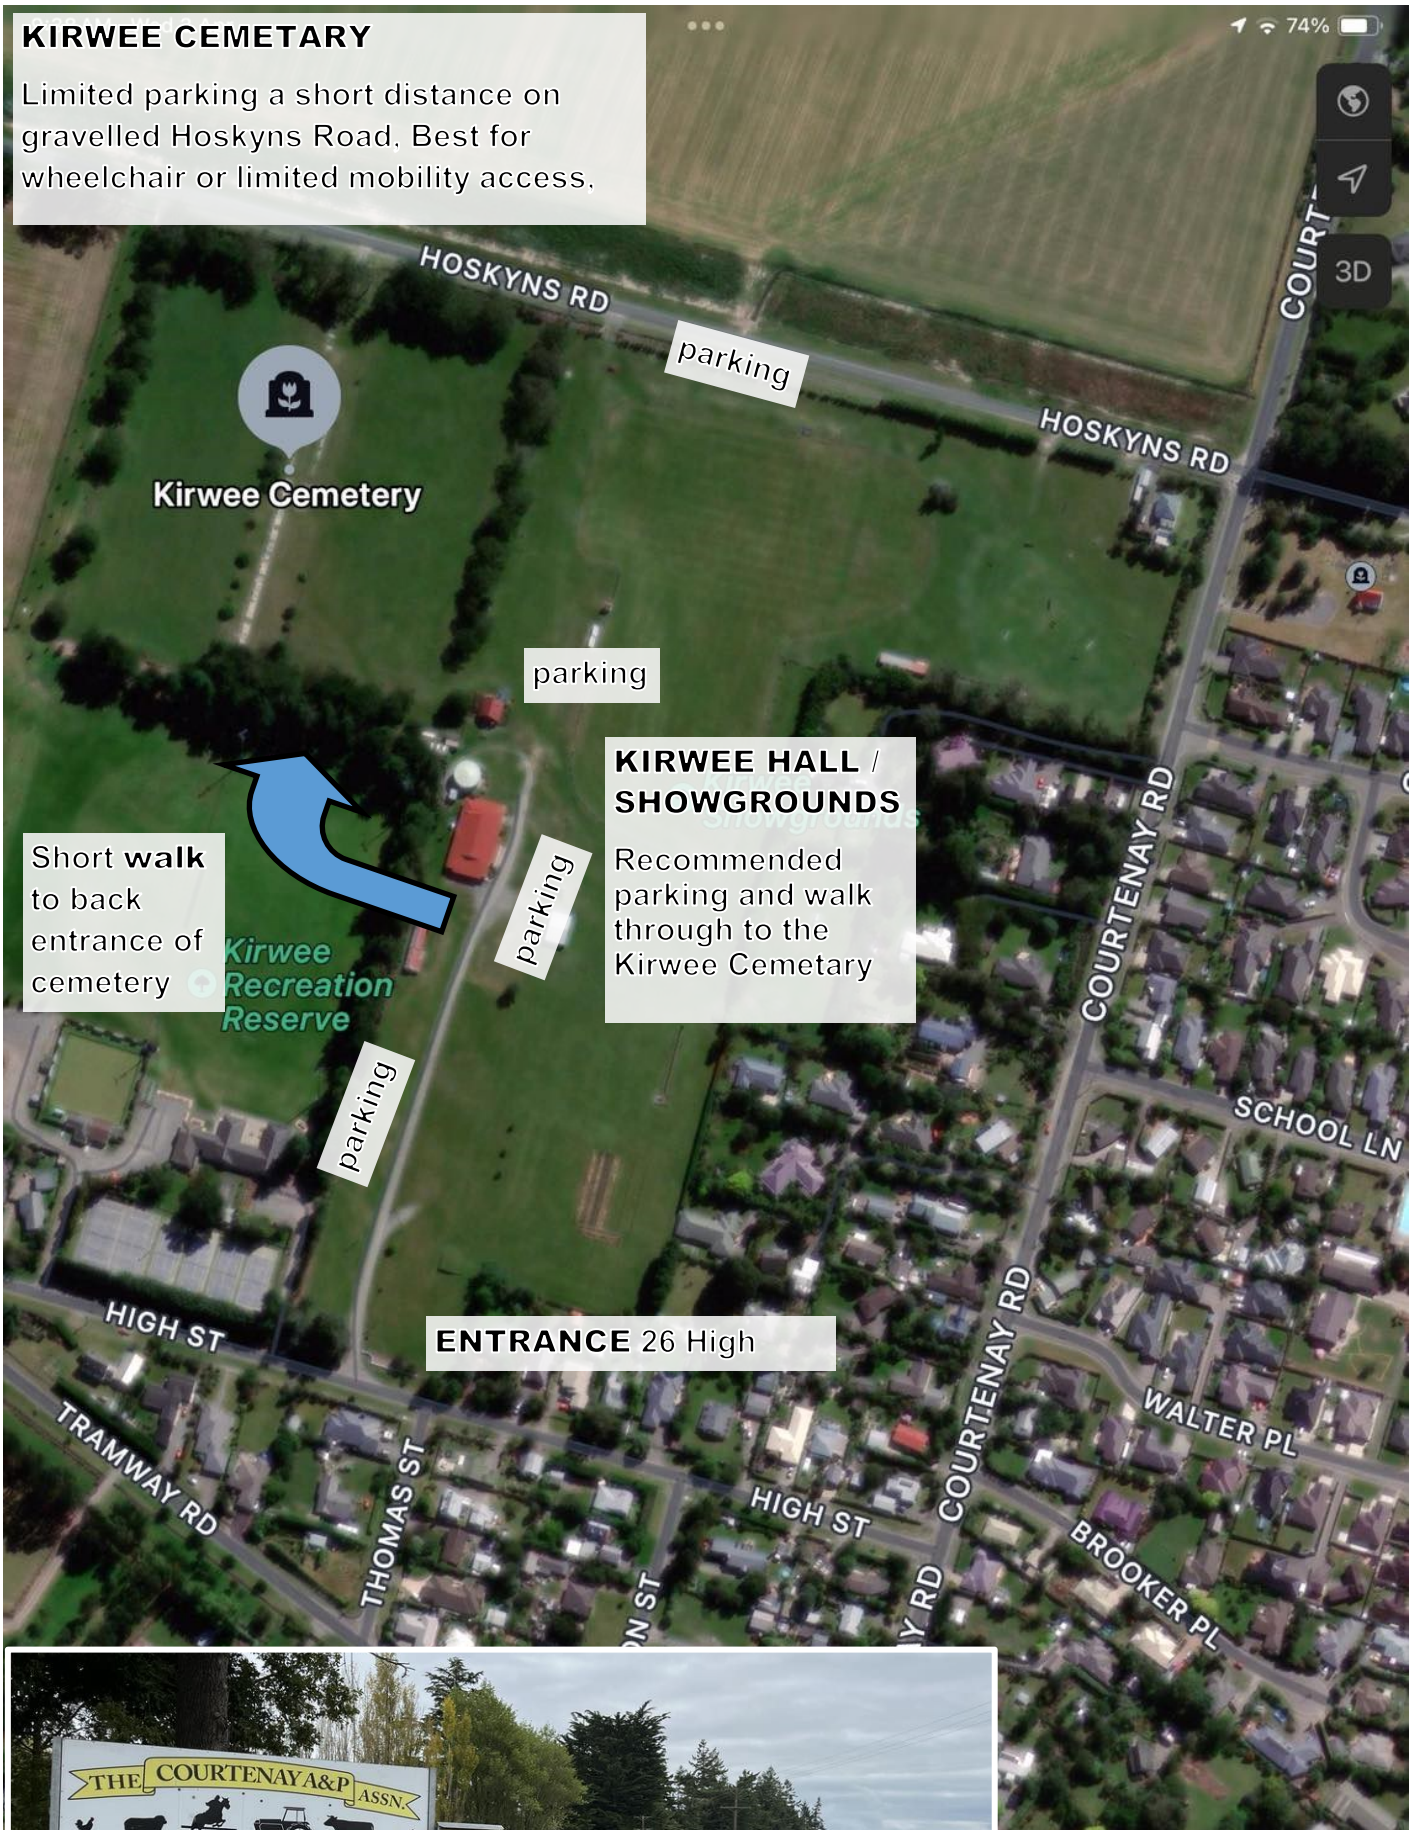

KIRWEE CEMETARY

Limited parking a short distance on gravelled Hoskyns Road. Best for wheelchair or limited mobility access.

Kirwee Cemetery

KIRWEE HALL / SHOWGROUNDS

Recommended parking and walk through to the Kirwee Cemetery

Short walk to back entrance of cemetery

ENTRANCE 26 High